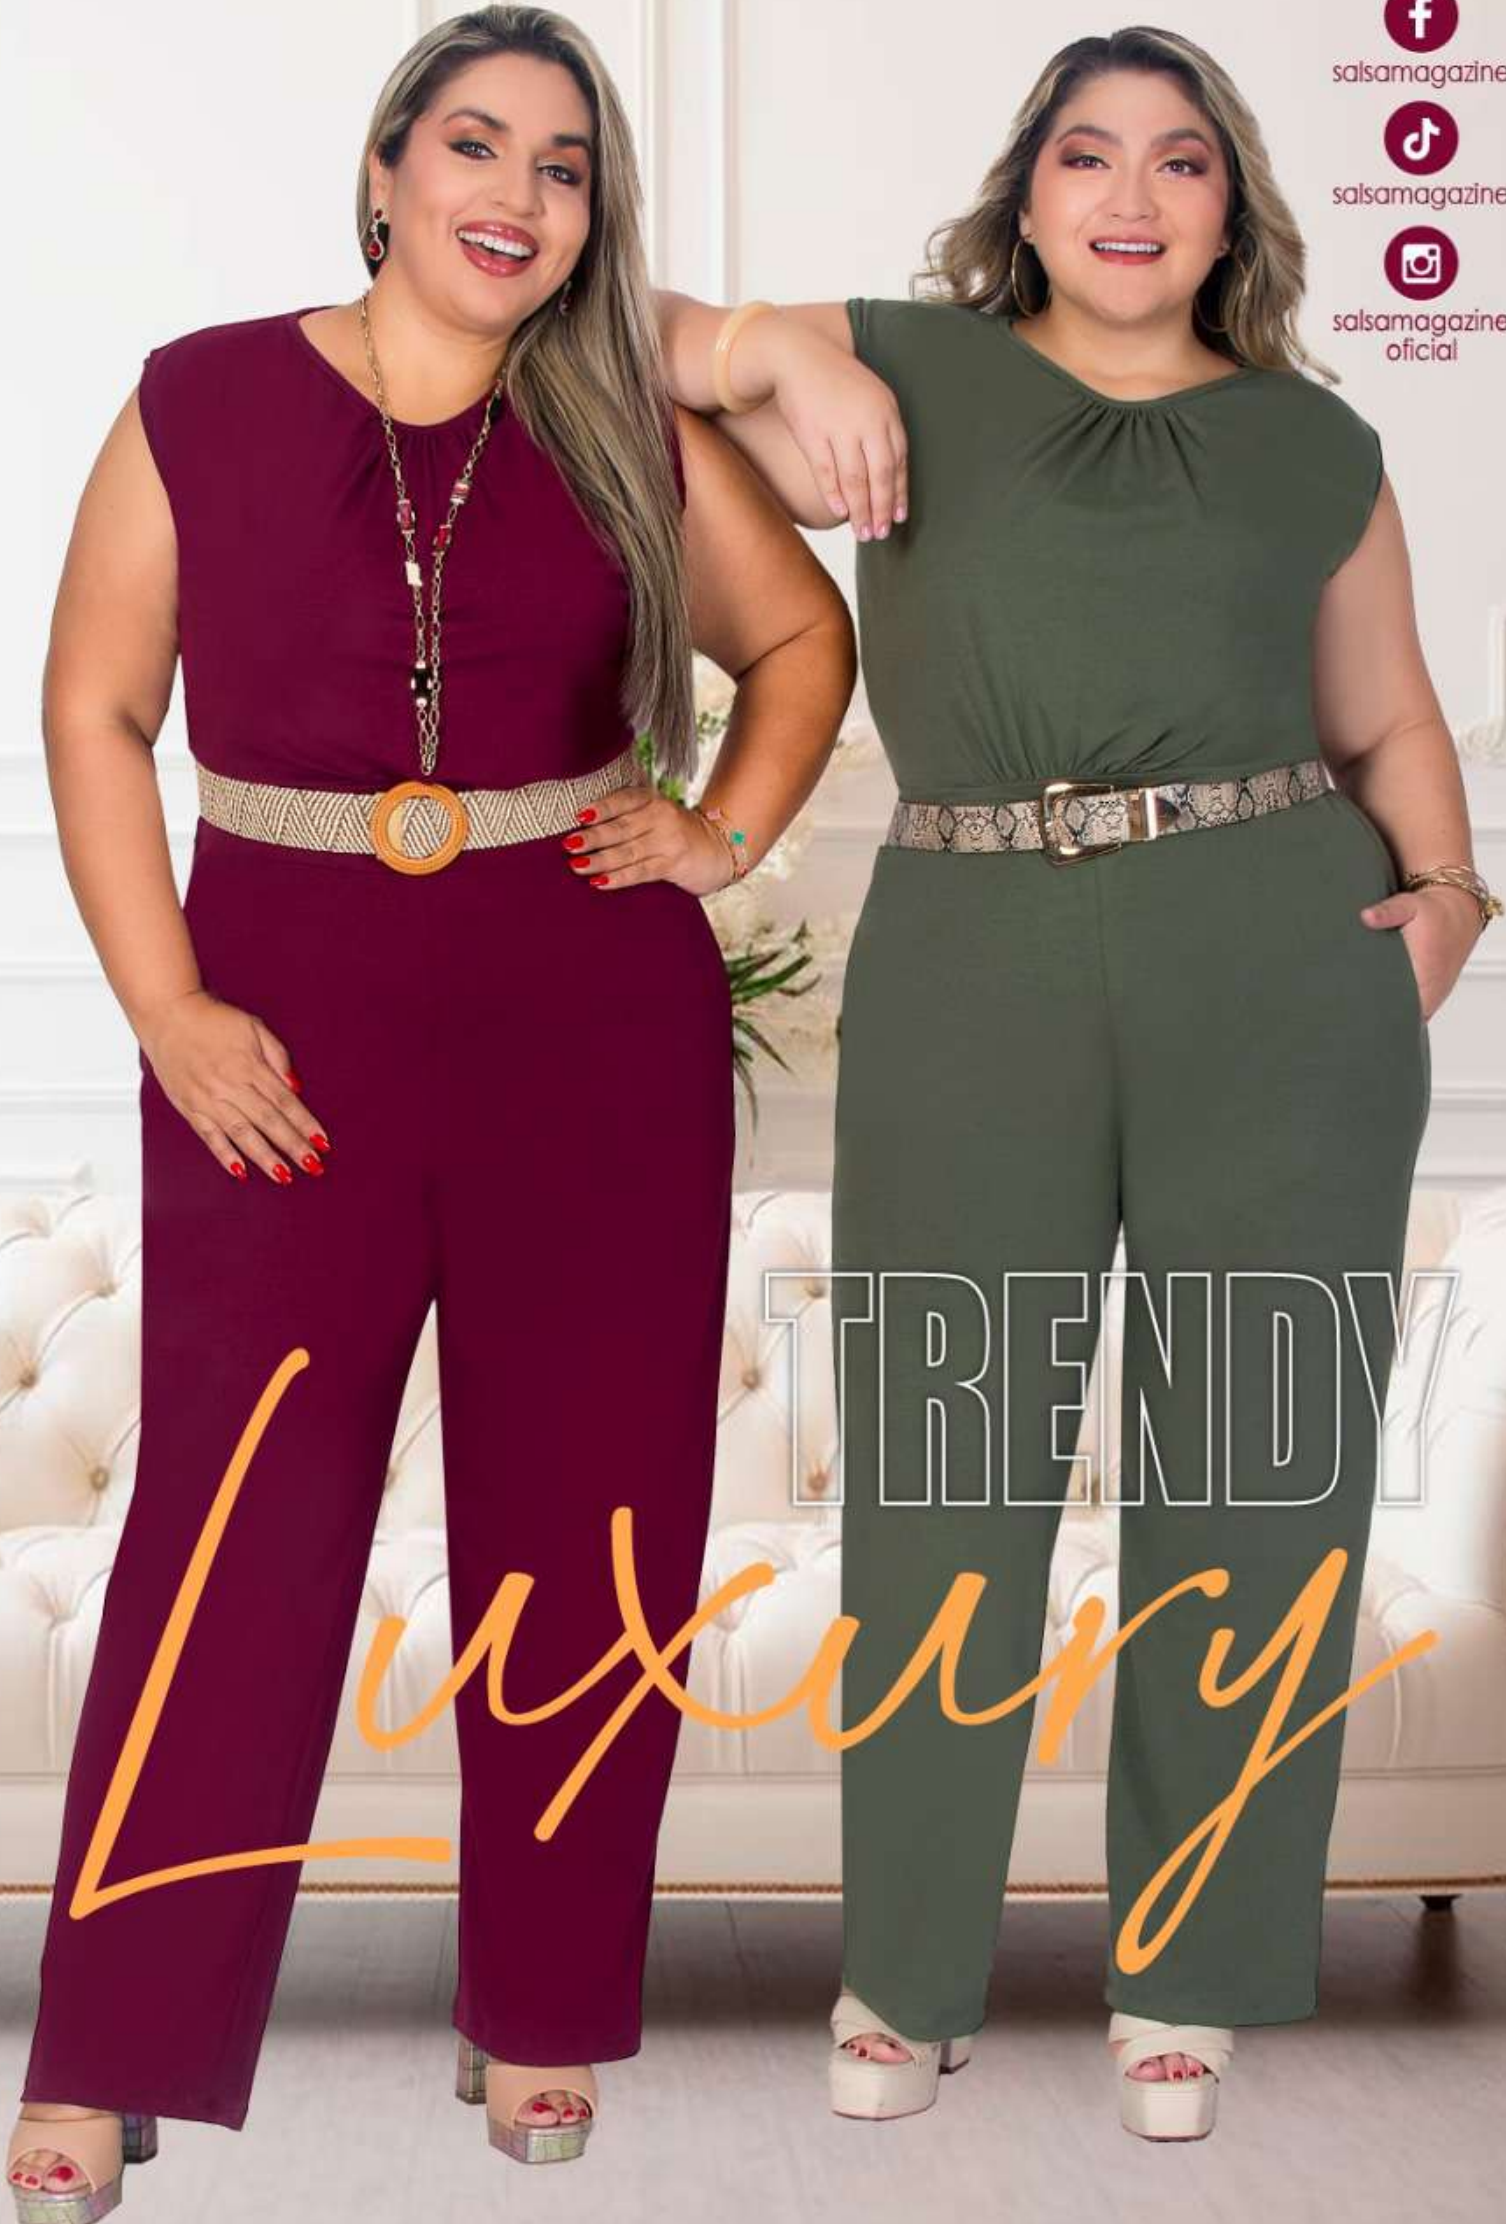

SALSA

magazine

MODA PLUS SIZE

salsamagazine

salsamagazine

salsamagazine
oficial

TRENDY

Luxury